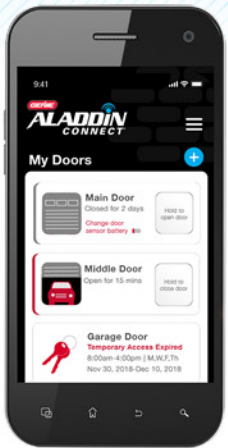

Connected Pro Series //

MODEL 3120HL

**Belt or Chain Drive
Garage Door Opener**

Battery Backup Capable

PROFESSIONAL LINE

DC MOTOR | **SOFT START AND STOP TECHNOLOGY**

INTEGRATED LED LIGHTING

Highlights